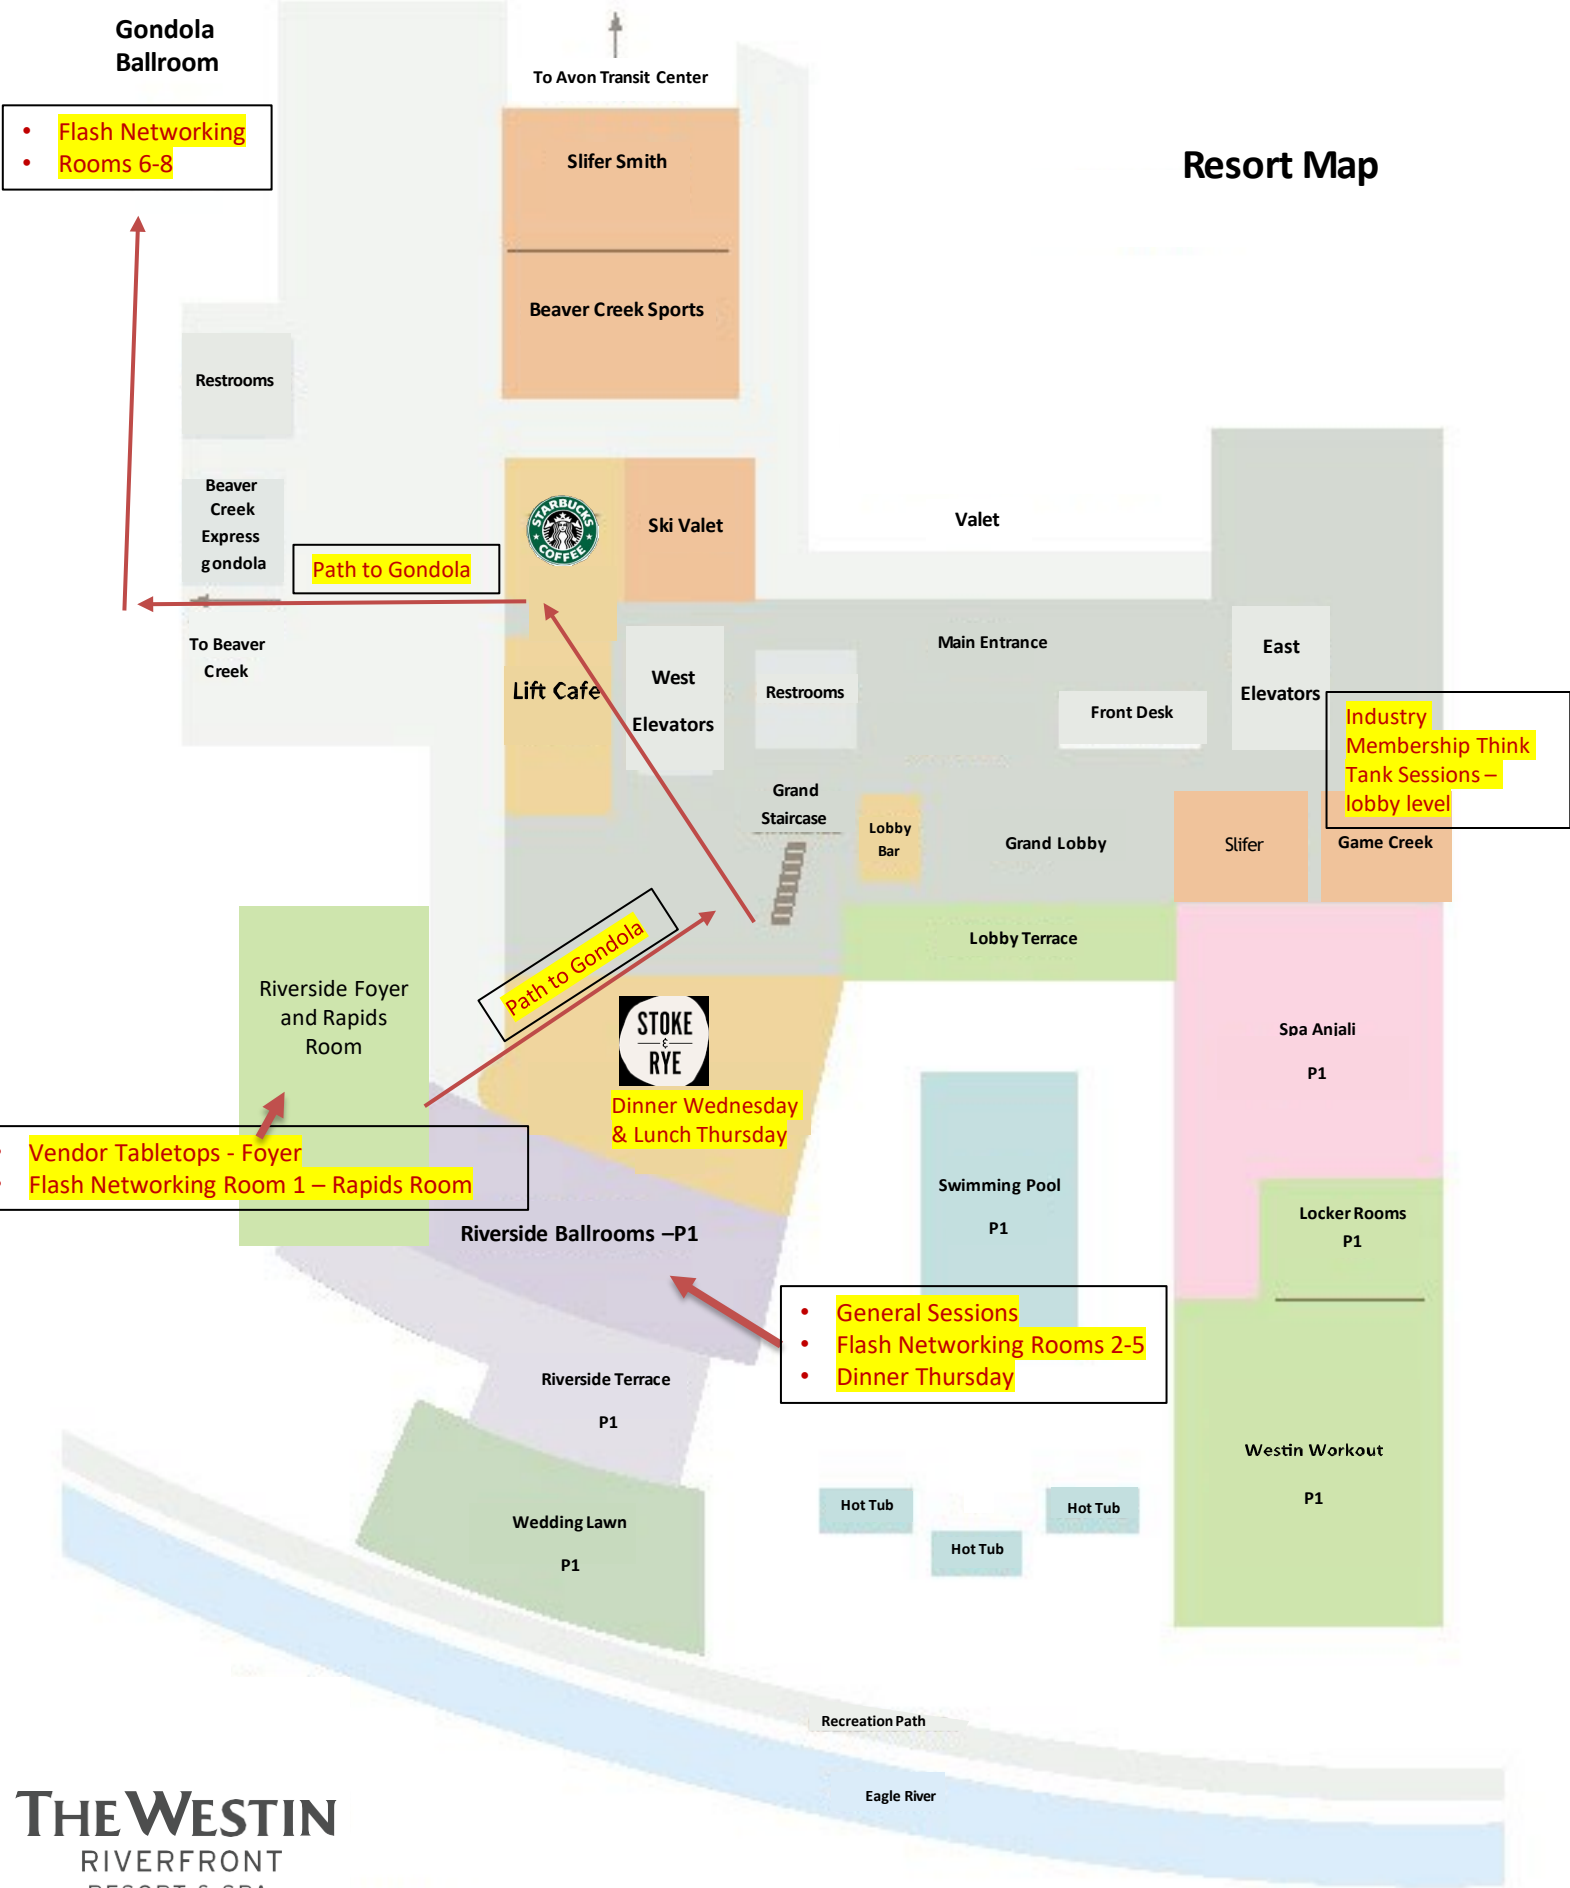

# Resort Map

- Flash Networking
- Rooms 6-8

Path to Gondola

- Industry Membership Think Tank Sessions – lobby level

Path to Gondola

- Vendor Tabletops - Foyer
- Flash Networking Room 1 – Rapids Room

- General Sessions
- Flash Networking Rooms 2-5
- Dinner Thursday

**THE WESTIN**  
 RIVERFRONT  
 RESORT & SPA  
 AVON, VAIL VALLEY

866.949.1616  
 westinriverfront.com